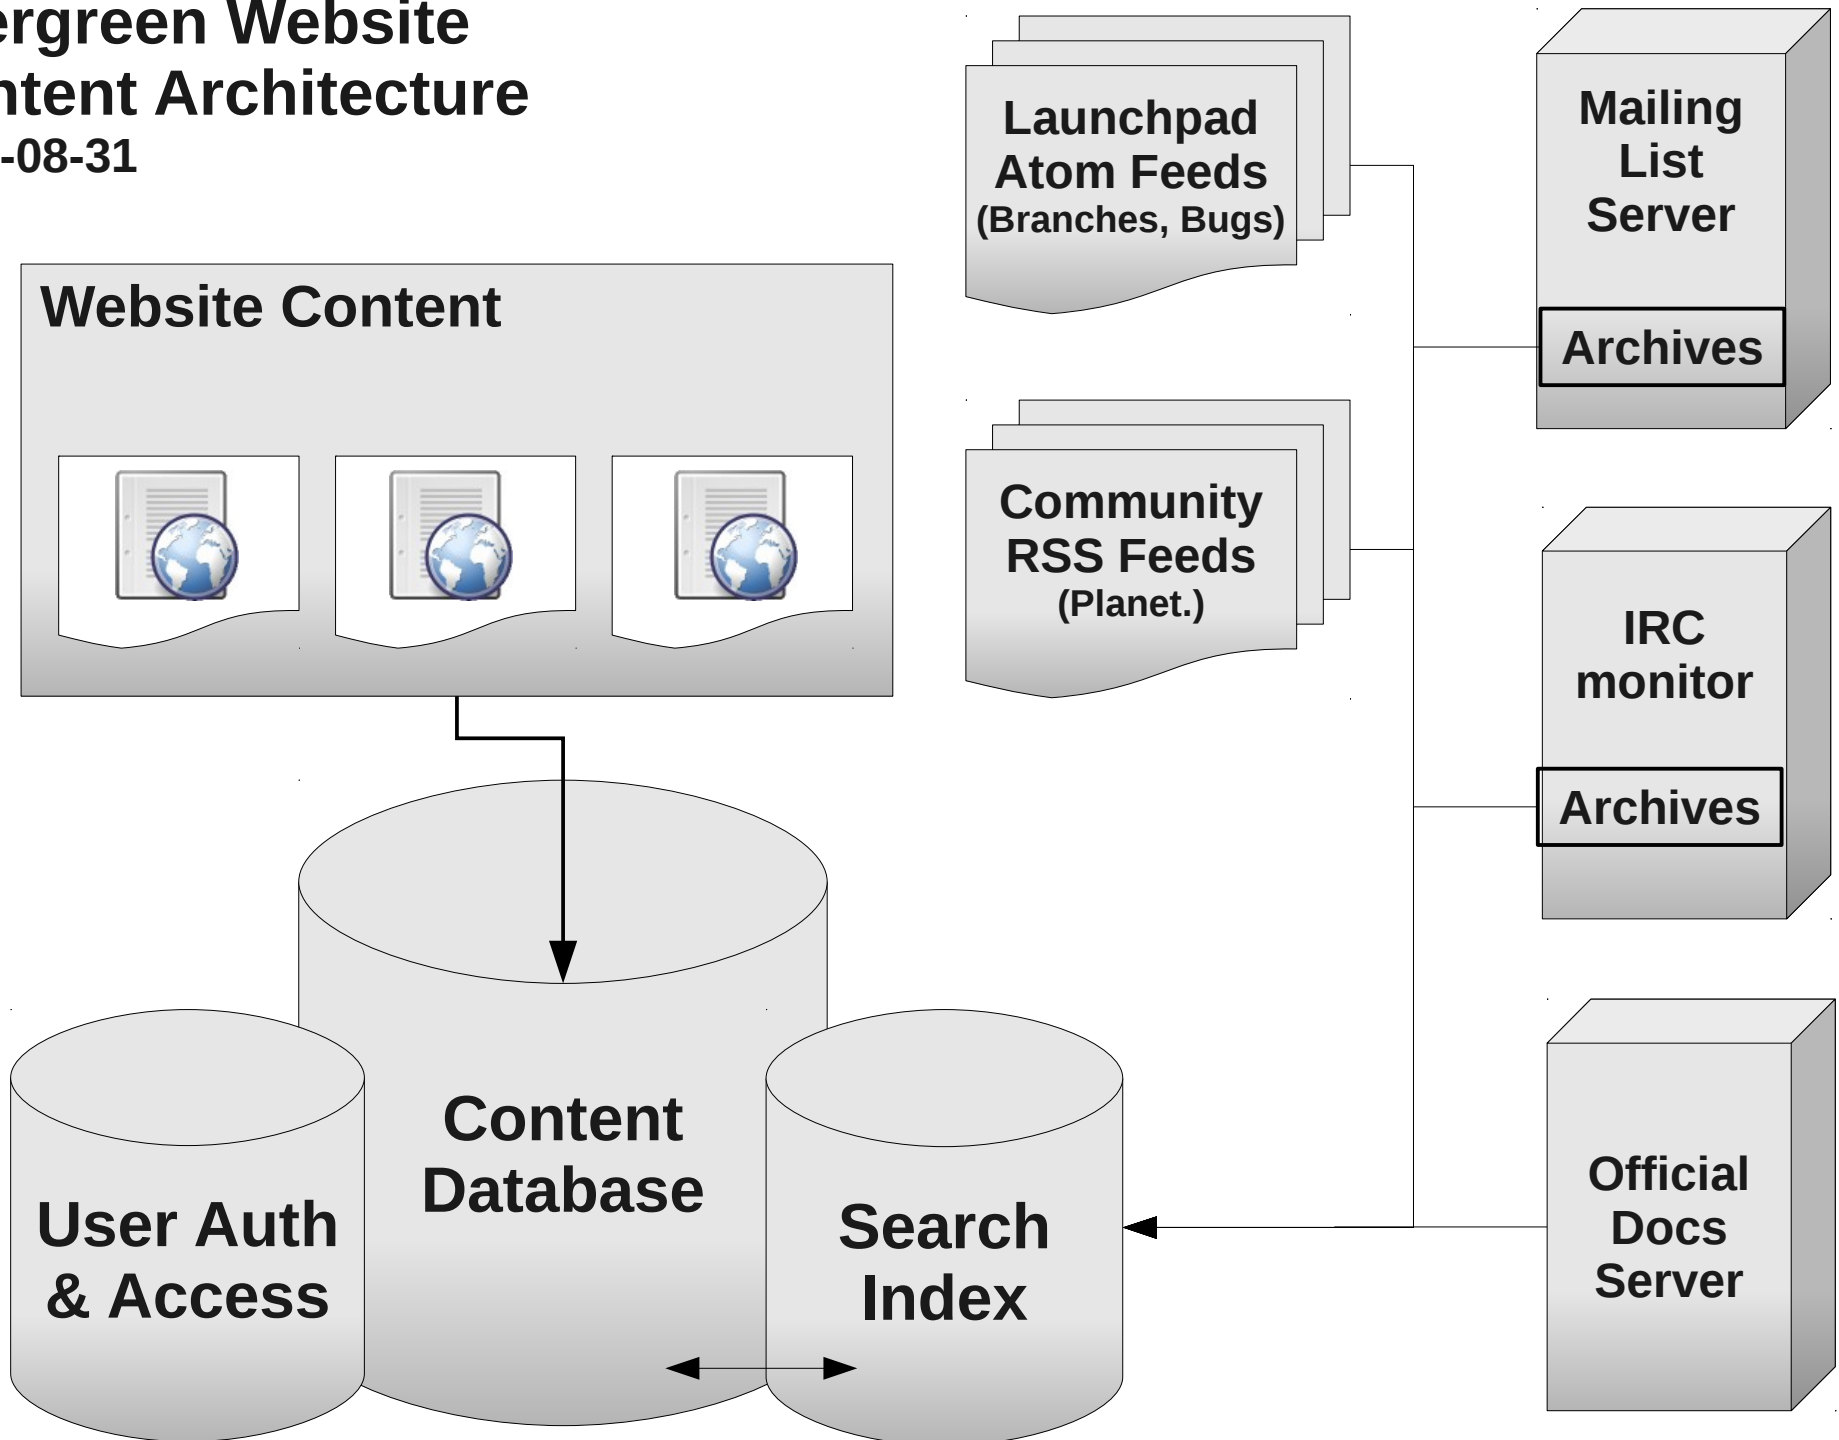

Evergreen Website Content Architecture

2011-08-31

Evergreen Website Content Architecture

2011-08-31

Website Visitors

Website Authors
and Editors

Website Content

**Content
Database**

The diagram shows a website layout for 'Pages'. At the top is a green header with the text 'EVERGREEN'. Below the header is a vertical green sidebar on the left. To the right of the sidebar is the main content area, which starts with the heading 'About EG!' followed by seven horizontal lines representing text.

Pages

The diagram shows a website layout for 'Events'. At the top is a green header with the text 'EVERGREEN'. Below the header is a vertical green sidebar on the left. To the right of the sidebar is the main content area, which starts with the heading 'Event Calendar' followed by a 6x6 grid. Three green squares are placed in the grid at the following coordinates (row, column): (2, 2), (3, 4), and (4, 4).

Events

The diagram shows a website layout for 'Resources'. At the top is a green header with the text 'EVERGREEN'. Below the header is a vertical green sidebar on the left. To the right of the sidebar is the main content area, which starts with the heading 'Resources' followed by the heading 'Install' and three horizontal lines. Below that is the heading 'Migration' followed by two horizontal lines.